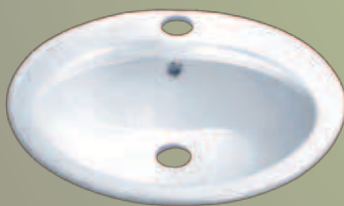

17" x 13 7/8" x 6 1/8"  
CH-833 (White)  
CH-835 (Bisque)  
CH-851 (Black)

**BUD**

15" x 13" x 6 1/8"  
CH-883 (White)  
CH-885 (Bisque)

**SEASHELL**

Cut back forward edge for more faucet clearance

19 1/2" x 15 7/8" x 6 3/4"  
CH-733 (White)  
CH-735 (Bisque)  
CH-751 (Black)

**ROSE**

18" x 14 1/2" x 5 1/4"  
CH-400 (White)  
CH-410 (Bisque)  
CH-420 (Black)

## Drop-In Model Sinks

**DAISY**

22" x 18 5/8" x 6 5/8"  
CH-300 (White)  
CH-310 (Bisque)

**DAISY 3-HOLE**

22 x 18 5/8" x 6 5/8"  
CH-300-3 (White)  
CH-310-3 (Bisque)

**DERBY**

17 1/2" x 15 1/8" x 6 1/4"  
CH-333 (White)  
CH-335 (Bisque)  
CH-351 (Black)