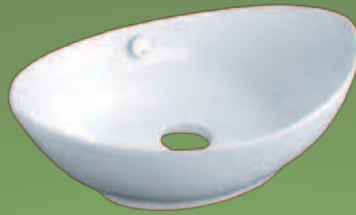

**BASIN**

20 1/2" x 13 1/2" x 6"  
CH-533 (White)  
CH-535 (Bisque)  
CH-551 (Black)

# Vessel Sink Models

Sink Colors		
White	Bisque	Black

Please Check Models For Availability

**MIXER**

16 1/4" x 5 1/2"  
 CH-2110 (White)  
 CH-2120 (Bisque)  
 CH-2130 (Black)

**CANOE**

23 1/4" x 15" x 6"  
 CH-1210 (White)  
 CH-1220 (Bisque)  
 CH-1230 (Black)

**CONTOUR**

16 5/8" x 16 3/8" x 4 1/4"  
 CH-5110 (White)  
 CH-5120 (Bisque)  
 CH-5130 (Black)

**TUB**

19" x 13 3/8" x 4 7/8"  
 CH-7110 (White)  
 CH-7120 (Bisque)  
 CH-7130 (Black)

**CONE**

18 1/2" x 6 1/4"  
 CH-6510 (White)  
 CH-6520 (Bisque)  
 CH-6530 (Black)

**BLOOM**

17 1/2" x 5 7/8"  
 CH-4110 (White)  
 CH-4120 (Bisque)  
 CH-4130 (Black)

**BULB**

19 1/4" x 5 1/8"  
 CH-9110 (White)  
 CH-9120 (Bisque)  
 CH-9130 (Black)

**RIM**

18 3/8" x 5"  
 CH-6110 (White)  
 CH-6120 (Bisque)  
 CH-6130 (Black)