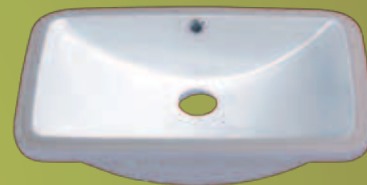

Rectangular Undermount Models

TROUGH

23 7/8" x 15" x 5 3/4"
CH-433 (White)
CH-435 (Bisque)
CH-455 (Black)